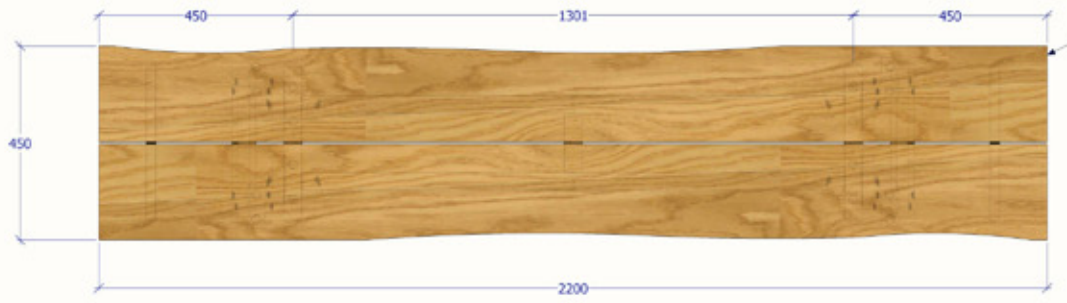

VIKING
TABLE

VIKING TABLE

MADE FROM SOLID OAK, LINSEED OILED
3 M, 2,4 M AND 2 M LONG, WIDTH 1 M
EASY ASSEMBLE EASY REMOVE

VIKING BENCH

Metal bar

Material Rustik Oak

Adjustable feet

SPORTA IELA 15, RĪGA LV1013, LATVIA
WWW.UNJ.LV | ULDIS.USITIS@GMAIL.COM