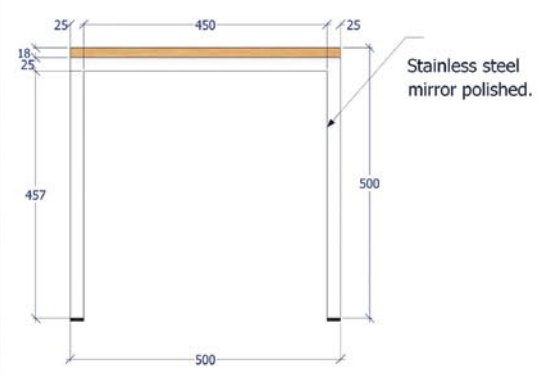

COFFEE
ON

TABLE TOP - SOLID OAK WITH LINSEED OIL OR
BLACK STAINED

METAL LEGS - STAINLESS STEEL MIRROR POLISHED

SPORTA IELA 15, RĪGA LV1013, LATVIA

WWW.UNJ.LV | ULDIS.USITIS@GMAIL.COM