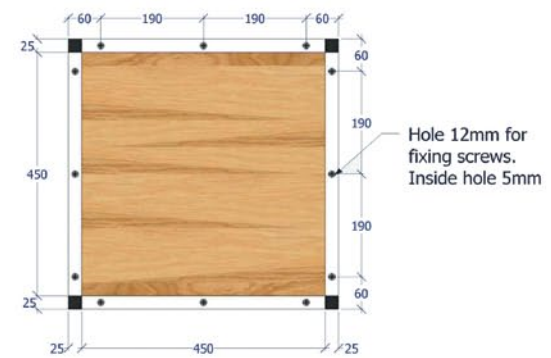

COFFEE
ON

TABLE TOP - SOLID OAK WITH LINSEED OIL OR
BLACK STAINED

METAL LEGS - STAINLESS STEEL MIRROR POLISHED

SPORTA IELA 15, RĪGA LV1013, LATVIA

WWW.UNJ.LV | ULDIS.USITIS@GMAIL.COM